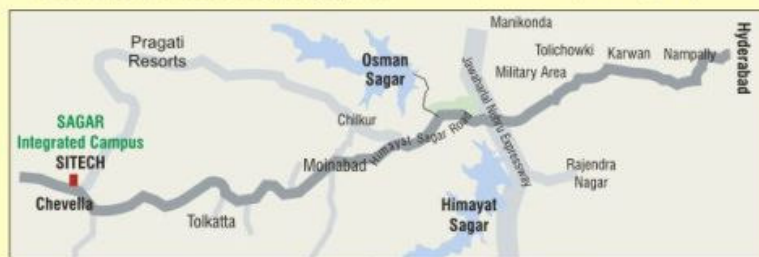

EAMCET Counseling Code : SAGR

ADMISSIONS IN PROGRESS. For Admissions & further details contact :

SVVR EDUCATIONAL SOCIETY

Corporate Office: 105-Creative Sneha Prestige, Near Chirec Public School, Kondapur, Hyderabad-84, AP.
Campus: SITECH, Flame of Forest, Chevella-Urella Road, Urella(PO), Chevella-501 503, Hyderabad, AP.

Website: www.svvr.org ; **Email:** rajaneg@svvr.org ; wreddy@svvr.org

Tel: (D) 040-42020349, 42020350 ; **Mobile:** +91-9440400212, 9866889246, 9849164747